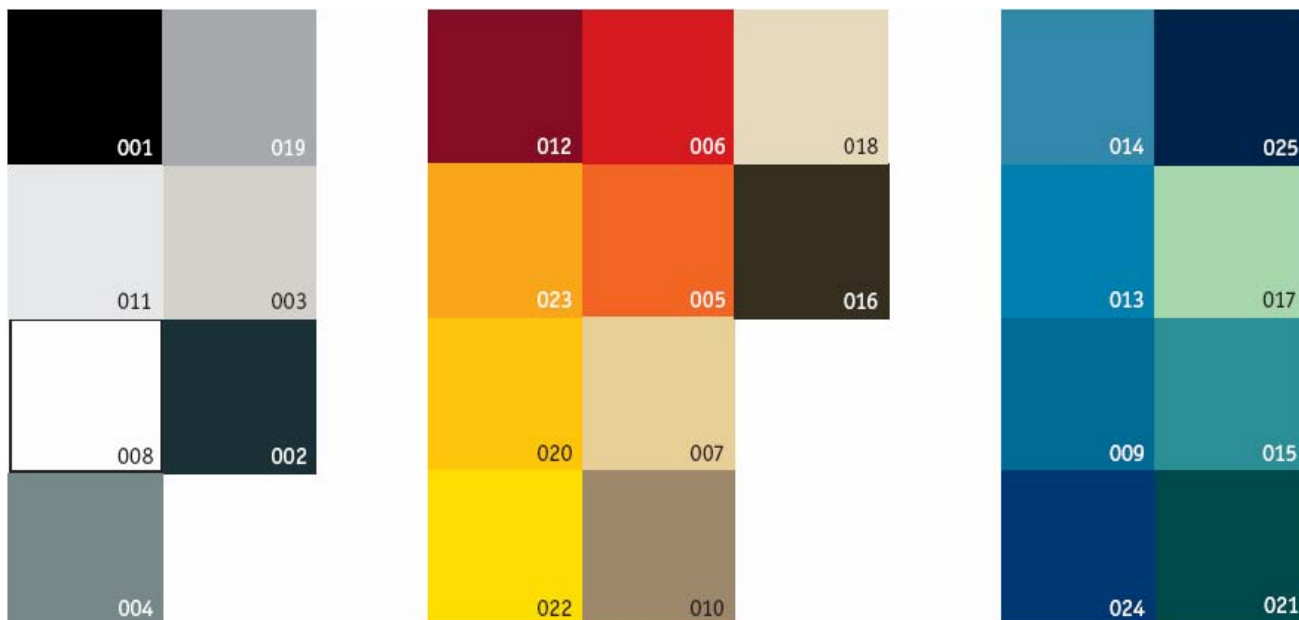

## The high quality handrail in 25 modern colours

<ul style="list-style-type: none"> <li>■ long lasting high quality</li> <li>■ modern technology guarantees exact sections and accurate dimensions</li> <li>■ pure raw materials are completely safe</li> <li>■ easy to install even around tight radius bends (minimum internal radius is 1,5 times the width of core, for oval sections)</li> </ul>	<p>■ <b>The oval sections</b></p> <p><b>F 308</b>  30 x 8</p> <p><b>F 408</b>  40 x 8</p> <p><b>F 508</b>  50 x 8</p> <p>■ <b>The round sections</b></p> <p> 25 x 15 40 Ø</p> <p> 40 x 8 55 Ø</p> <p><b>R 40</b>                      <b>R 55</b></p>
--	---

### The full colour range

### Standard colours per section

Modell	Colour	Modell	Colour
F 308	001, 004, 008, 011, 020	R 40	001, 003, 004, 008, 011, 019, 025
F 408	all 25 colours	R 55	001, 003, 004, 011, 019, 025
F 508	001, 003, 004, 008, 011, 020, 025		